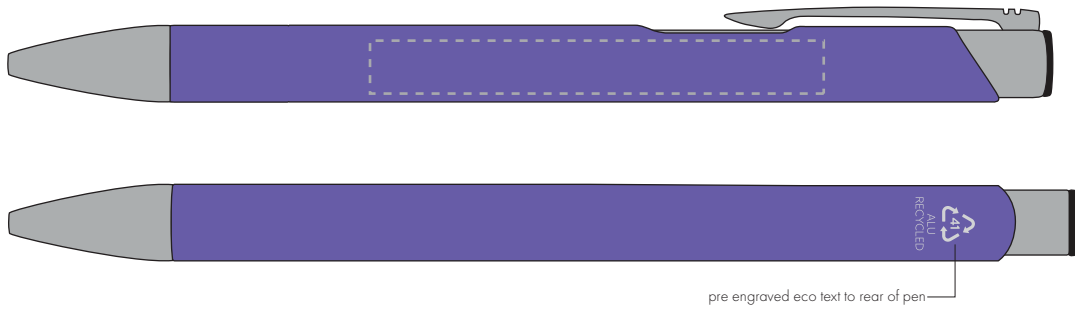

Your Ref:	Quantity:	Product Code: TPC982001
Our Ref:	Version: 1	Product Colour: PURPLE

PRINTING CONCERNS:

We stock this item in the following colours

**PANTONE REFERENCE(S)**

- Colour 1
- Colour 2
- Colour 3
- Colour 4

ARTWORK SCALE 100%

ARTWORK SCALE 100%

Side Print Area:

60mm x 7mm

pre engraved eco text to rear of pen

Product Image for visualisation
- colours may vary

**The dashed line is to demonstrate print area and will not appear on your printed item****PLEASE NOTE:**